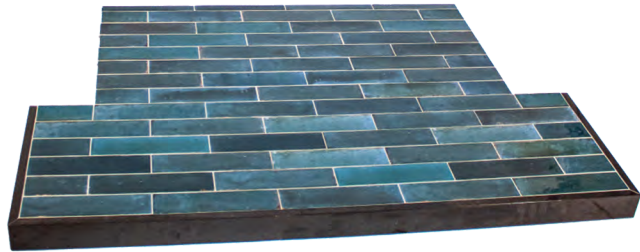

Lume Blue

Hearth		Back Hearth	
Width	Depth	Width	Depth
1240mm	381mm	950mm	450mm
1370mm	381mm	950mm	450mm