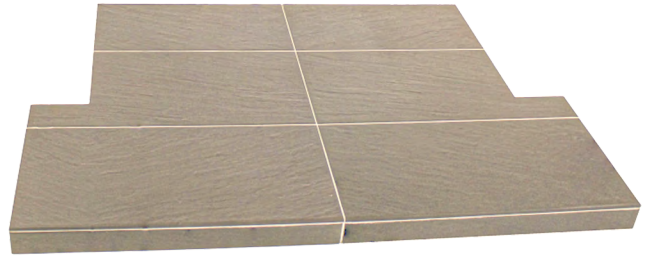

Buff Riven Slate Effect

Hearth		Back Hearth	
Width	Depth	Width	Depth
1200mm	381mm	950mm	460mm
1370mm	381mm	950mm	460mm