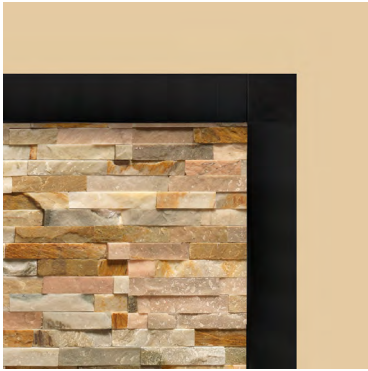

Inglenook Trim Kit

BLACK