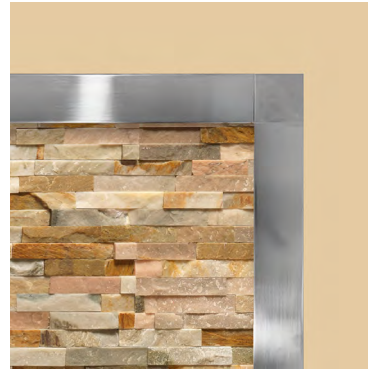

Back Panel		Hearth	
Height	Width	Width	Depth
1200mm	900mm	900mm	950mm

Custom sizes made to order
Ask our Sales Team on 0800 24 1250 for more information

Inglenook Trim Kit

BLACK

**BRUSHED
STAINLESS
STEEL**