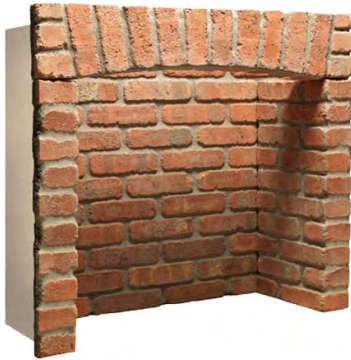

Side Panels

Height	Width
1000mm	450mm

Cobble Red Brick

3 Piece Inglebrook Chamber with Returns

Back Panel

Height	Width
1000mm	1015mm

Side Panels

Height	Width
1000mm	450mm

Cobble Red Brick 4pc

4 Piece Inglebrook Chamber with Returns & Arch

Back Panel

Height	Width
920mm	890mm

Side Panels

Height	Width
920mm	450mm

Cobble Red Brick

3 Piece Inglebrook Chamber