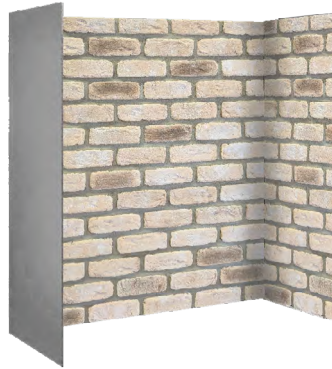

Sandstone Rustic Brick
3 Piece Inglenook Chamber

Back Panel		Side Panels	
Height	Width	Height	Width
1000mm	950mm	1000mm	450mm