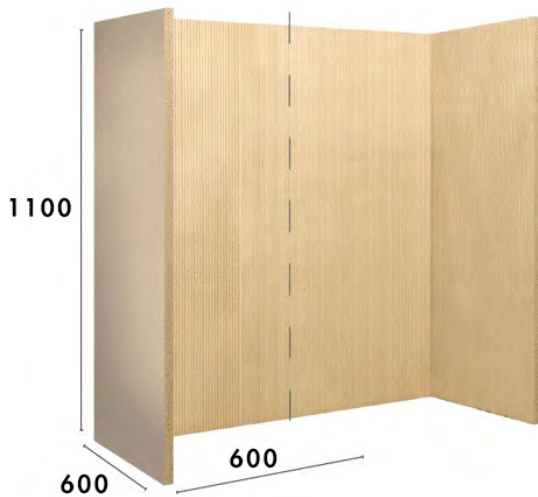

Honed Granite Hearth

Flat Black Granite 20mm

Flat Honed Granite 20mm

Flat Natural Brazilian 20mm & 30mm

Himalayan Granite 18mm

Polished Granite Slip Set

Polished Granite Slip Set

Height	Width
40" (1015mm)	6" (150mm)

Honed Granite Slip Set

Honed Granite Slip Set

Height	Width
40" (1015mm)	6" (150mm)

Agean Limestone Slip Set

Agean Limestone Slip Set

Height	Width
40" (1015mm)	6" (150mm)

Himalayan Granite Slip Set

Himalayan Granite Slip Set

Height	Width
40" (1015mm)	6" (150mm)

Custom sizes made to order
Ask our Sales Team on 0800 24 1250 for more information

Vermiculite Reeded

3 Piece Inglenook Chamber

*Standard Chamber usually requires x4 boards