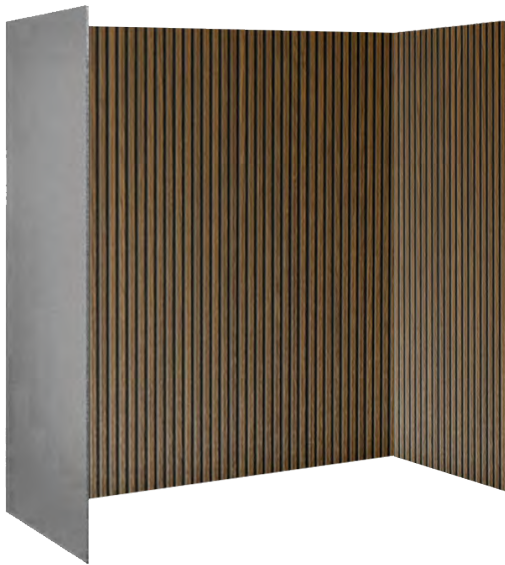

Nut Black
Acoustic Chamber

Back Panel		Side Panel	
Height	Width	Height	Depth
1000mm	950mm	1000mm	450mm