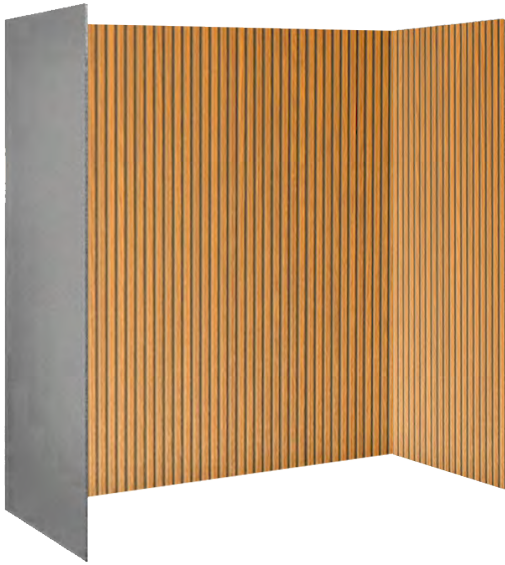

Sandstone Rustic Brick
3 Piece Inglenook Chamber

Back Panel		Side Panels	
Height	Width	Height	Width
1000mm	950mm	1000mm	450mm

Acoustic Chambers

Honey Black
Acoustic Chamber

Back Panel		Side Panel	
Height	Width	Height	Depth
1000mm	950mm	1000mm	450mm