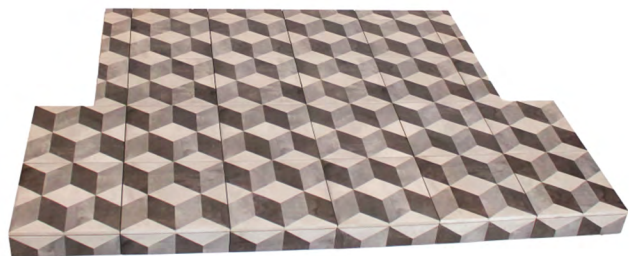

Cube

Hearth		Back Hearth	
Width	Depth	Width	Depth
1200mm	400mm	950mm	450mm
1400mm	400mm	950mm	450mm

Custom sizes made to order
Ask our Sales Team on 0800 24 1250 for more information