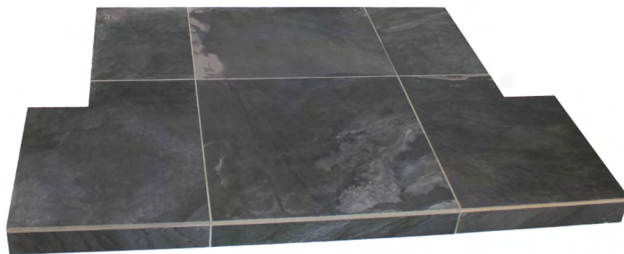

Primitive Anthracite

Hearth		Back Hearth	
Width	Depth	Width	Depth
1200mm	381mm	950mm	450mm
1370mm	381mm	950mm	450mm